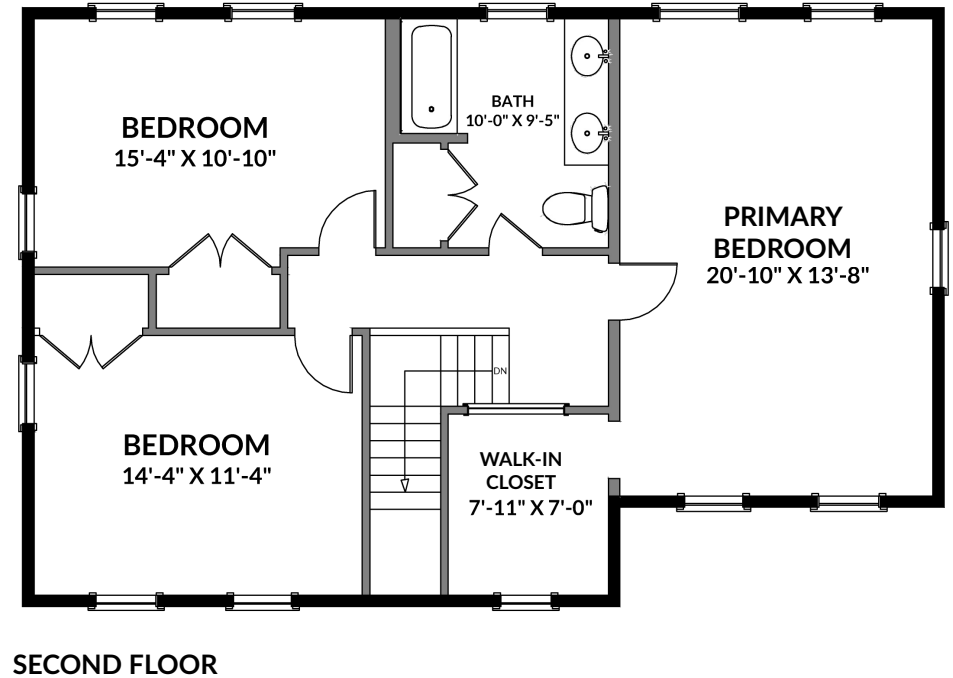

4 Chateau Heights, Gloucester, MA

Offered By:

Ruth Pino  
RE/MAX 360  
Tri Chair Gloucester 400+  
978-764-6710  
Ruth@RuthPino.com

Plans Drafted By: