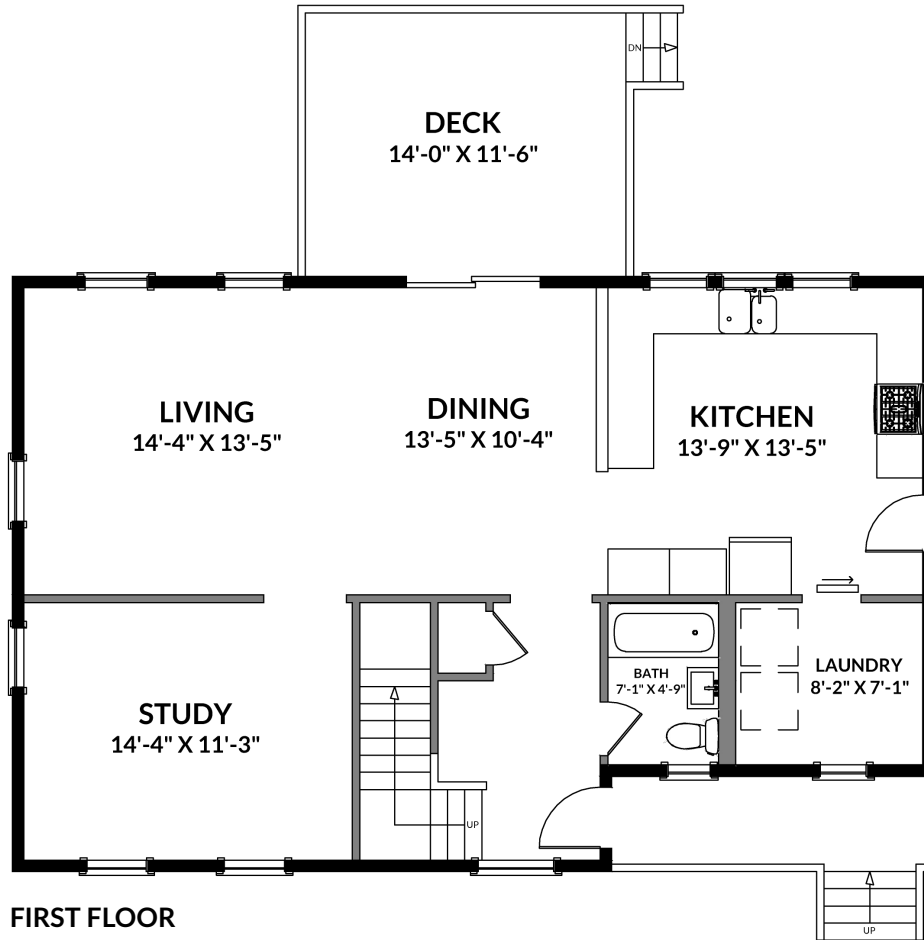

4 Chateau Heights, Gloucester, MA

Offered By:

Ruth Pino  
RE/MAX 360  
Tri Chair Gloucester 400+  
978-764-6710  
Ruth@RuthPino.com

Plans Drafted By: