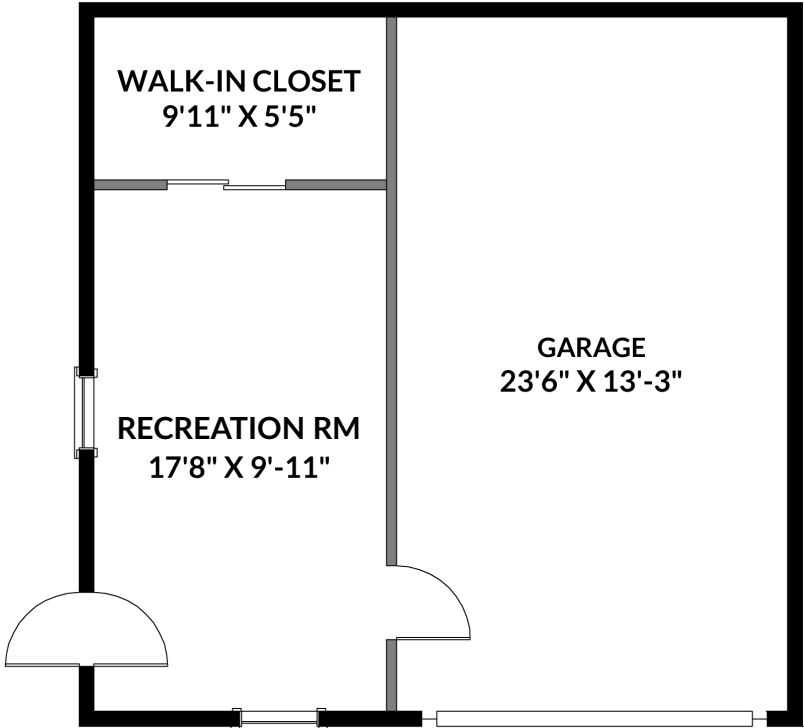

FIRST FLOOR

DETACHED

Offered By:

Ruth Pino
RE/MAX BEACON
978-764-6710
Ruth@RuthPino.com

Plans Drafted By: