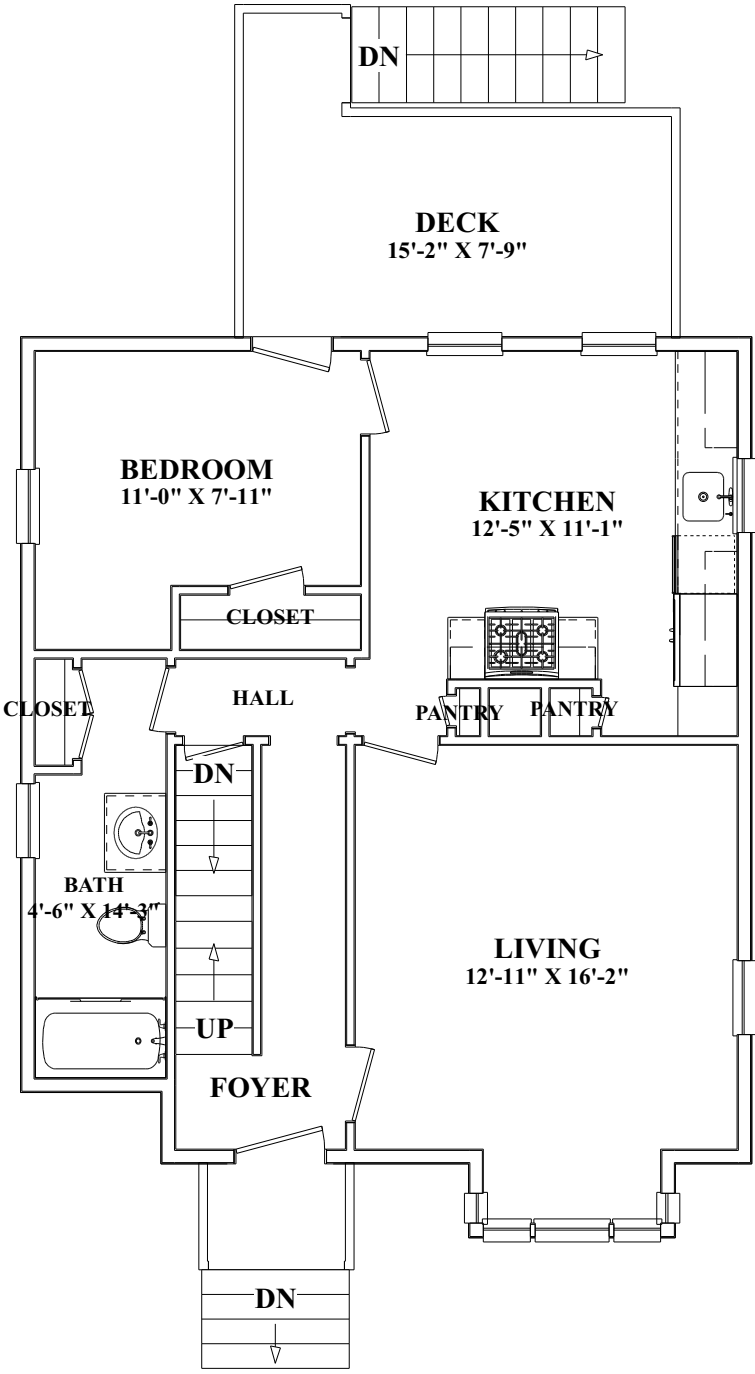

These plans are for marketing purposes only and to provide general information about 68 Poplar St. Gloucester, MA. Floor Plans and dimensions are approximate. Prepared for Ruth Pino of RE/MAX Advantage Real Estate in Gloucester, MA. Plans created by Dimensions New England. www.dimensionshomepage.com (978) 794-3993

First Floor

Second Floor