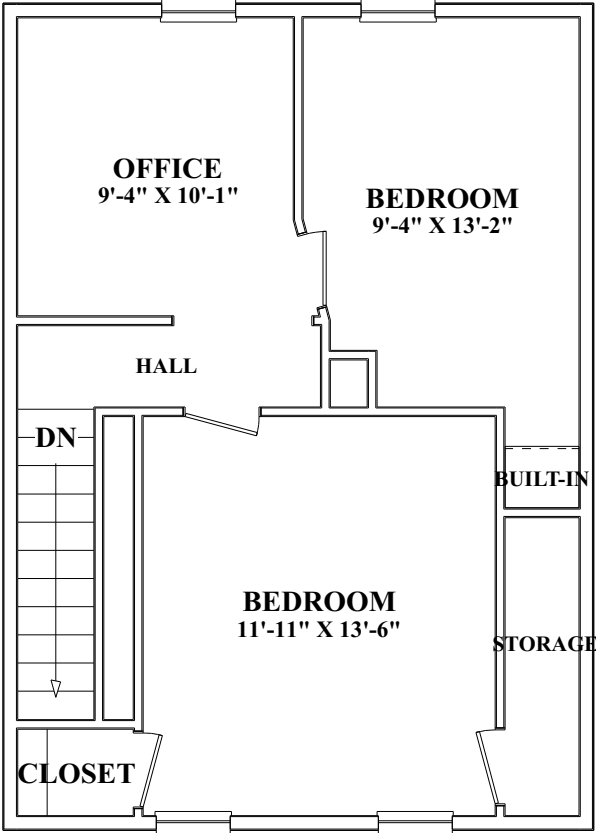

These plans are for marketing purposes only and to provide general information about 68 Poplar St. Gloucester, MA. Floor Plans and dimensions are approximate. Prepared for Ruth Pino of RE/MAX Advantage Real Estate in Gloucester, MA. Plans created by Dimensions New England. www.dimensionshomepage.com (978) 794-3993

First Floor

Second Floor