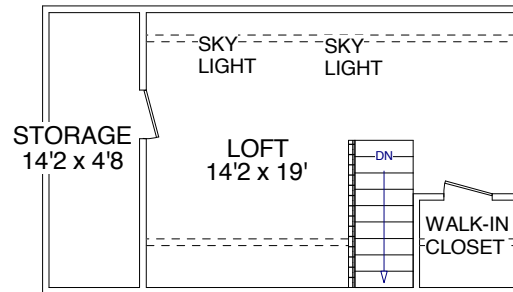

First Floor

Second Floor

Third Floor

Lower Level

These plans are for marketing purposes only and to provide general information about 66 Old Nugent Farm Rd. Gloucester, MA. Floor plans and dimensions are approximate. Prepared for Ruth Pino of RE/MAX Advantage Real Estate in Gloucester, MA. Plans created by Dimensions New England (978) 794-3993. www.dimensionshomepage.com