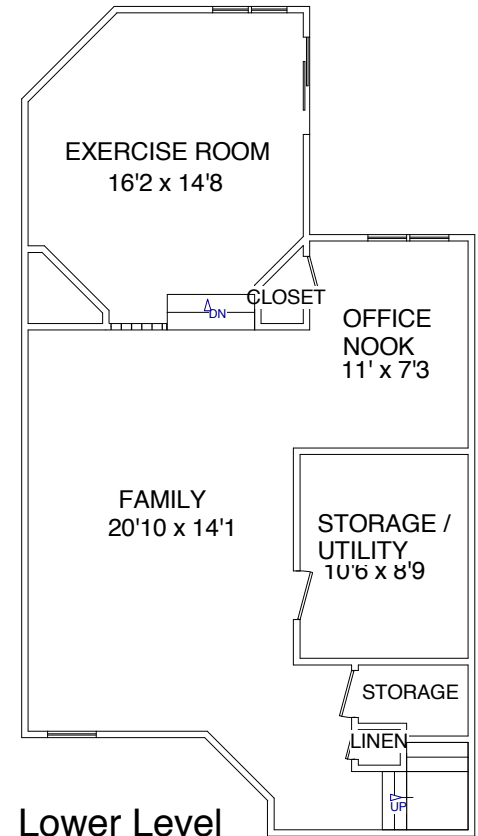

First Floor

Second Floor

Third Floor

Lower Level

These plans are for marketing purposes only and to provide general information about 66 Old Nugent Farm Rd. Gloucester, MA. Floor plans and dimensions are approximate. Prepared for Ruth Pino of RE/MAX Advantage Real Estate in Gloucester, MA. Plans created by Dimensions New England (978) 794-3993. www.dimensionshomepage.com