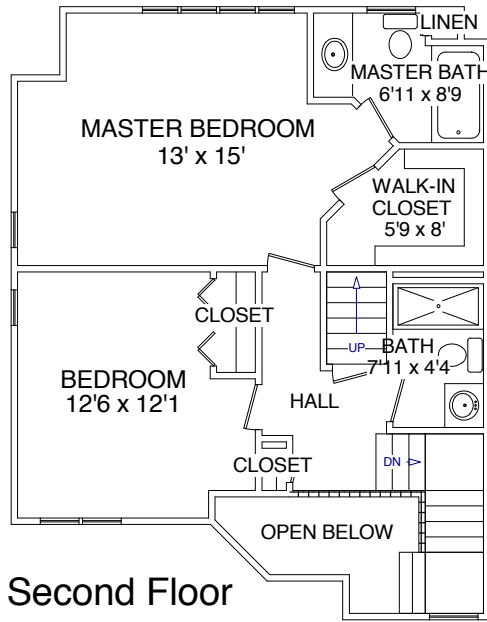

First Floor

Second Floor

Third Floor

Lower Level

These plans are for marketing purposes only and to provide general information about 66 Old Nugent Farm Rd. Gloucester, MA. Floor plans and dimensions are approximate. Prepared for Ruth Pino of RE/MAX Advantage Real Estate in Gloucester, MA. Plans created by Dimensions New England (978) 794-3993. www.dimensionshomepage.com