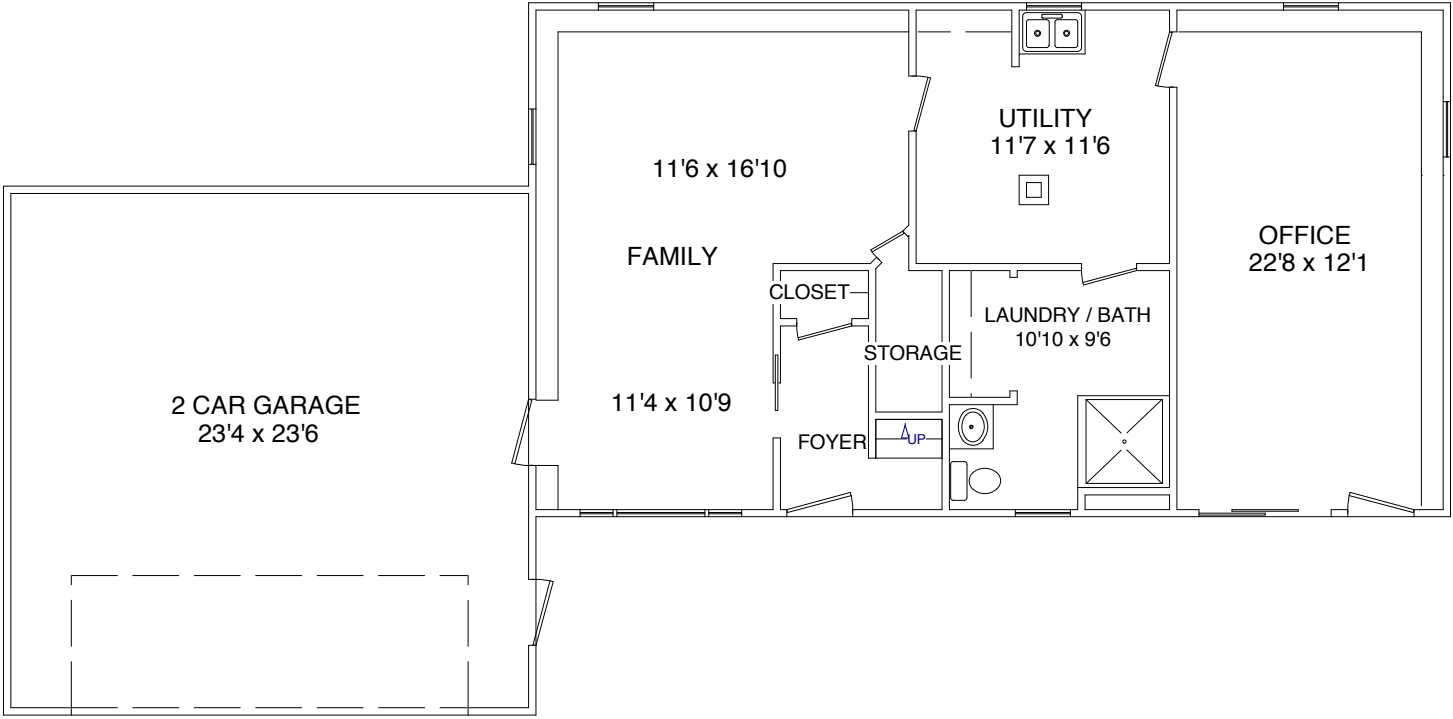

These plans are for marketing purposes only and to provide general information about 582 Western Ave. Gloucester, MA. Floor plans and dimensions are approximate. Prepared for Ruth Pino of RE/MAX Advantage Real Estate in Gloucester, MA. Plans created by Dimensions New England (978) 794-3993. www.dimensionshomepage.com

Main Level

First Level