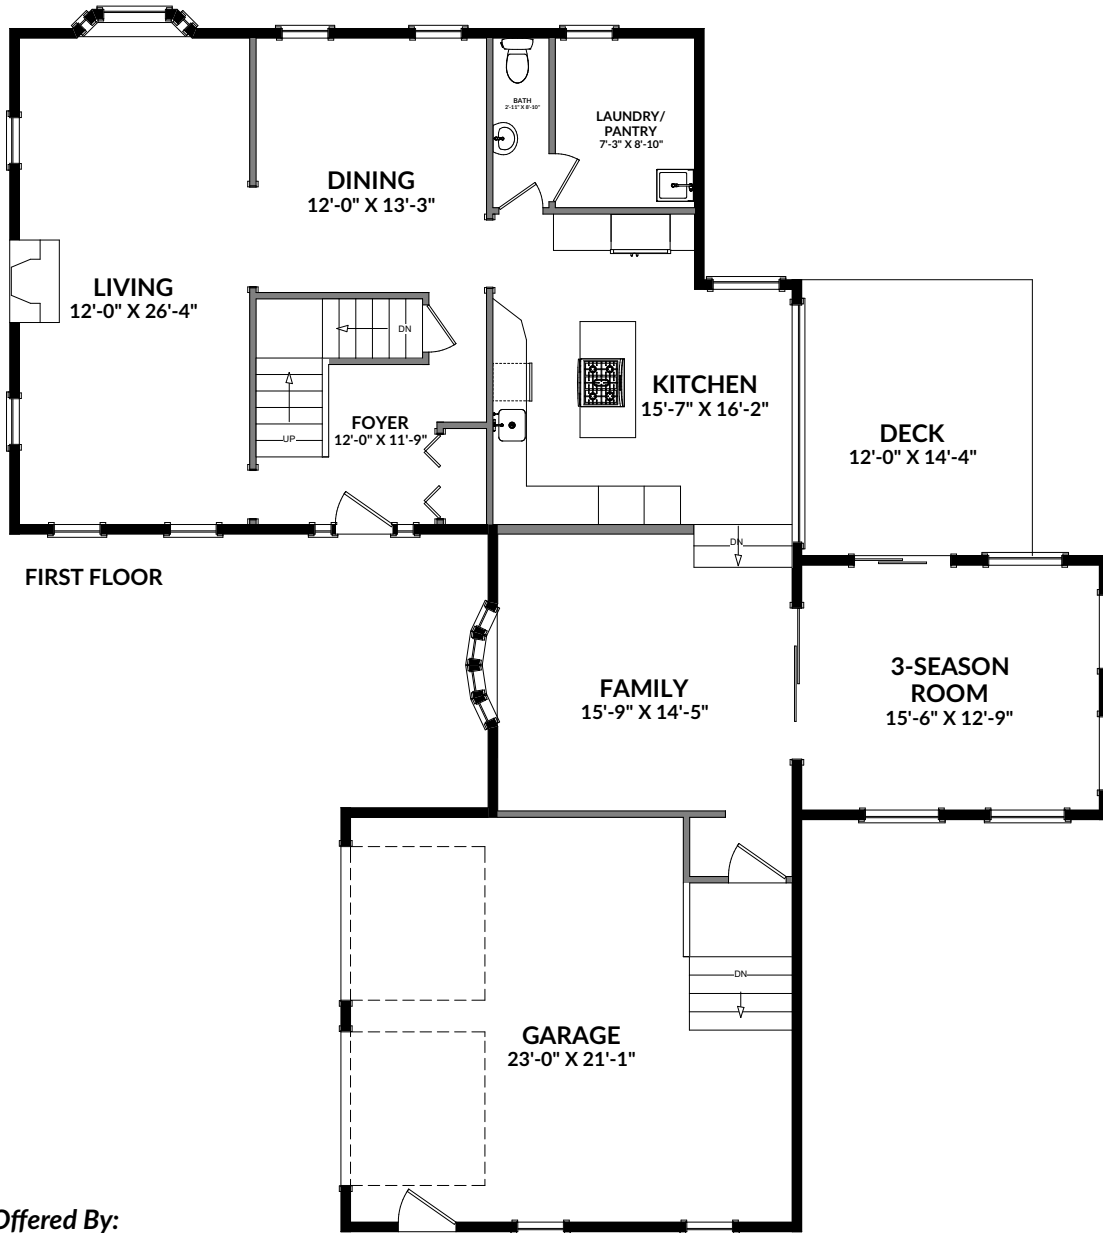

4 Great Ledge Lane, Gloucester, MA

Offered By:  
Ruth Pino  
RE/MAX Advantage Real Estate  
Gloucester, MA

Plans Drafted By: