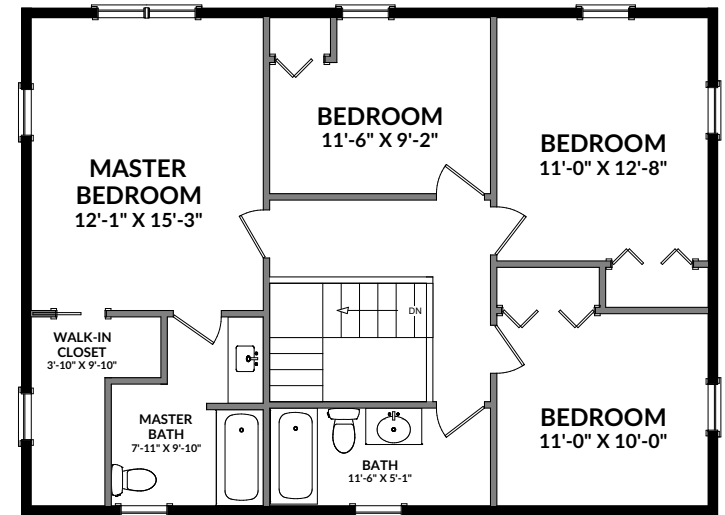

4 Great Ledge Lane, Gloucester, MA

Offered By:  
Ruth Pino  
RE/MAX Advantage Real Estate  
Gloucester, MA

Plans Drafted By: