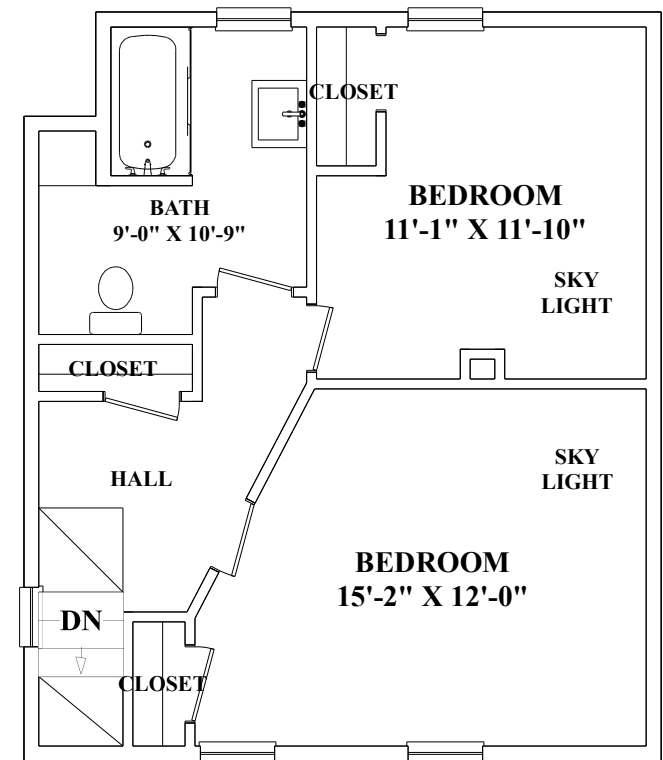

First Floor

These plans are for marketing purposes only and to provide general information about 3 Duley St. Gloucester, MA. Floor Plans and dimensions are approximate. Prepared for Ruth Pino of RE/MAX Advantage Real Estate in Gloucester, MA. Plans created by Dimensions New England. www.dimensionshomepage.com (978) 794-3993

Second Floor