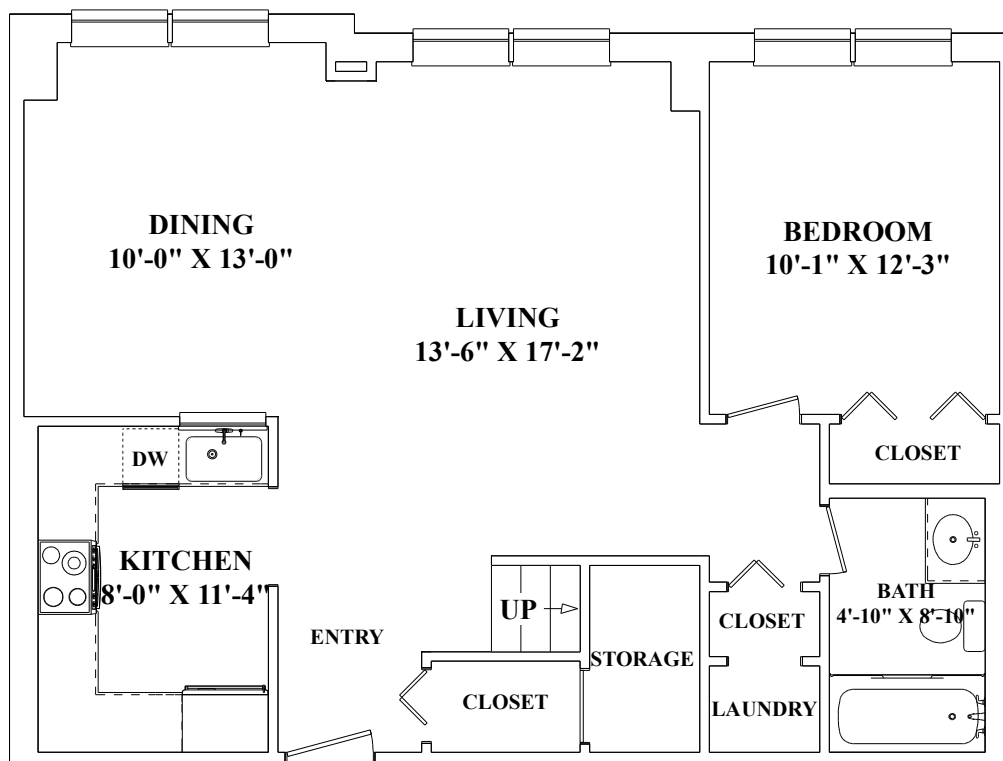

Second Floor

First Floor

These plans are for marketing purposes only and to provide general information about 33 Maplewood Ave. Unit 101 Gloucester, MA. Floor Plans and dimensions are approximate. Prepared for Ruth Pino of RE/MAX Advantage Real Estate in Gloucester, MA. Plans created by Dimensions New England. www.dimensionshomepage.com (978) 794-3993