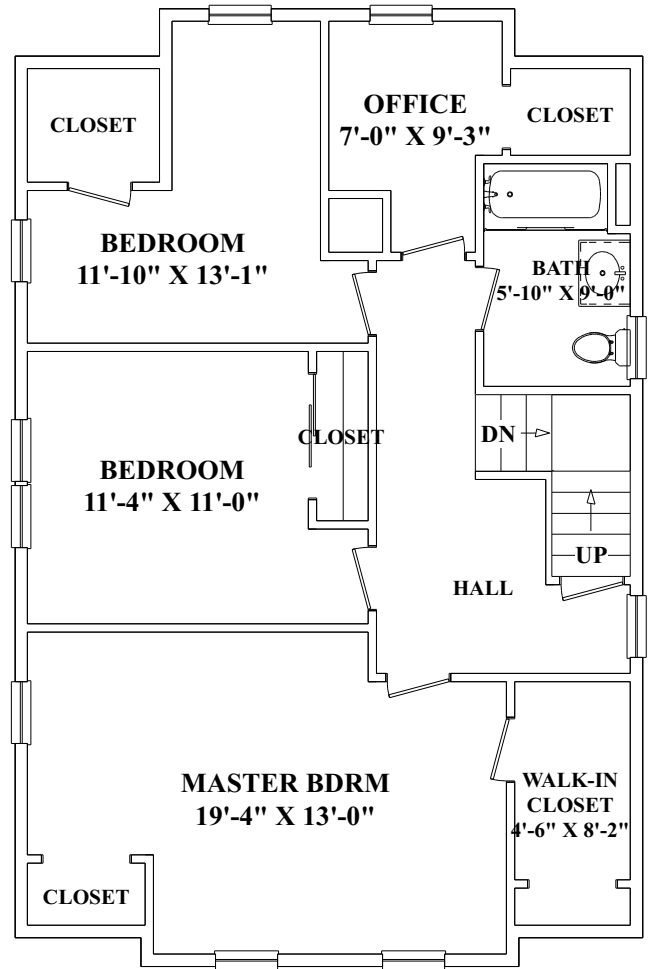

These plans are for marketing purposes only and to provide general information about 303 Essex Ave. Gloucester, MA. Floor Plans and dimensions are approximate. Prepared for Ruth Pino of RE/MAX Advantage Real Estate in Gloucester, MA. Plans created by Dimensions New England. www.dimensionshomepage.com (978) 794-3993

Second Floor