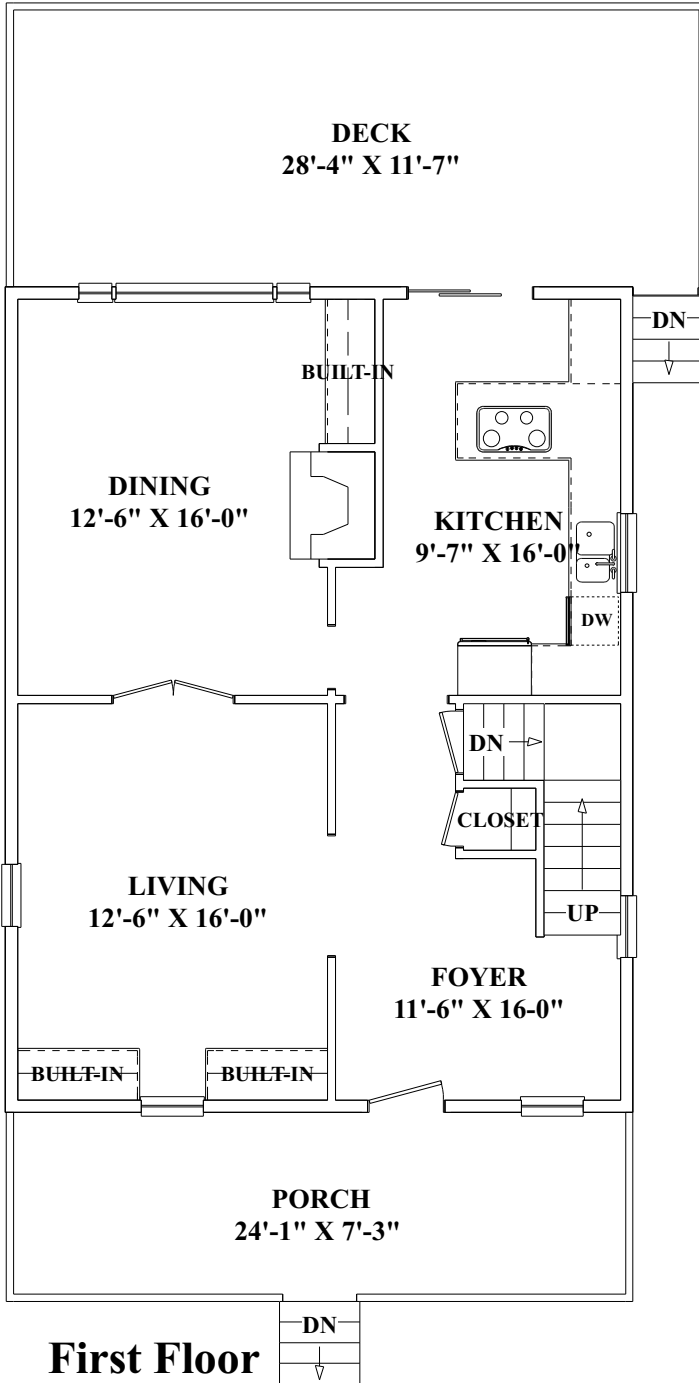

These plans are for marketing purposes only and to provide general information about 303 Essex Ave. Gloucester, MA. Floor Plans and dimensions are approximate. Prepared for Ruth Pino of RE/MAX Advantage Real Estate in Gloucester, MA. Plans created by Dimensions New England. www.dimensionshomepage.com (978) 794-3993

Second Floor