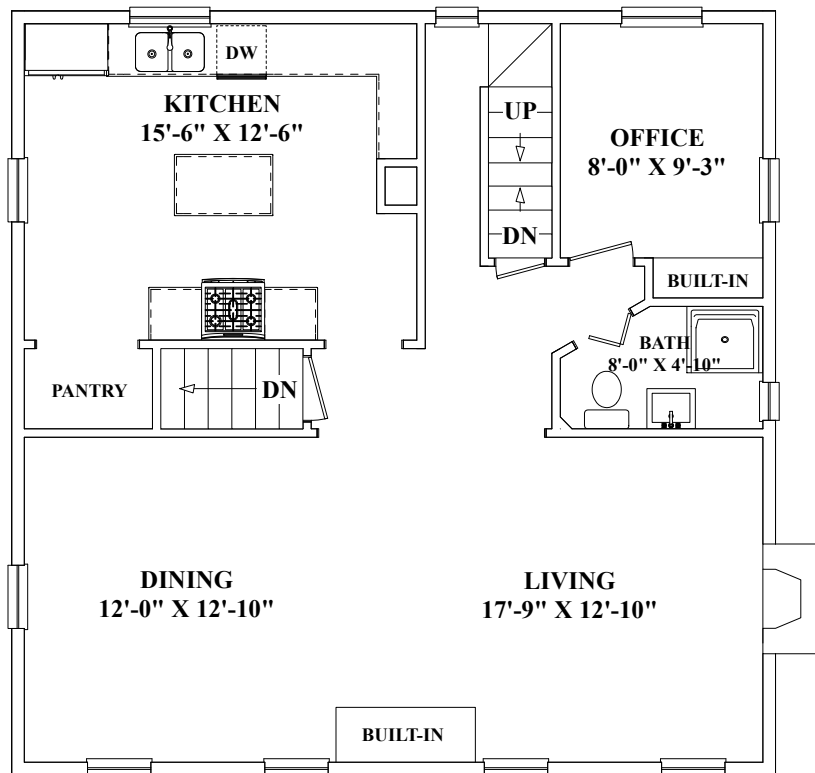

### Third Floor

### Second Floor

These plans are for marketing purposes only and to provide general information about 222 Eastern Ave. Gloucester, MA. Floor Plans and dimensions are approximate. Prepared for Ruth Pino of RE/MAX in Gloucester, MA. Plans created by Dimensions New England. [www.dimensionshomepage.com](http://www.dimensionshomepage.com) (978) 794-3993