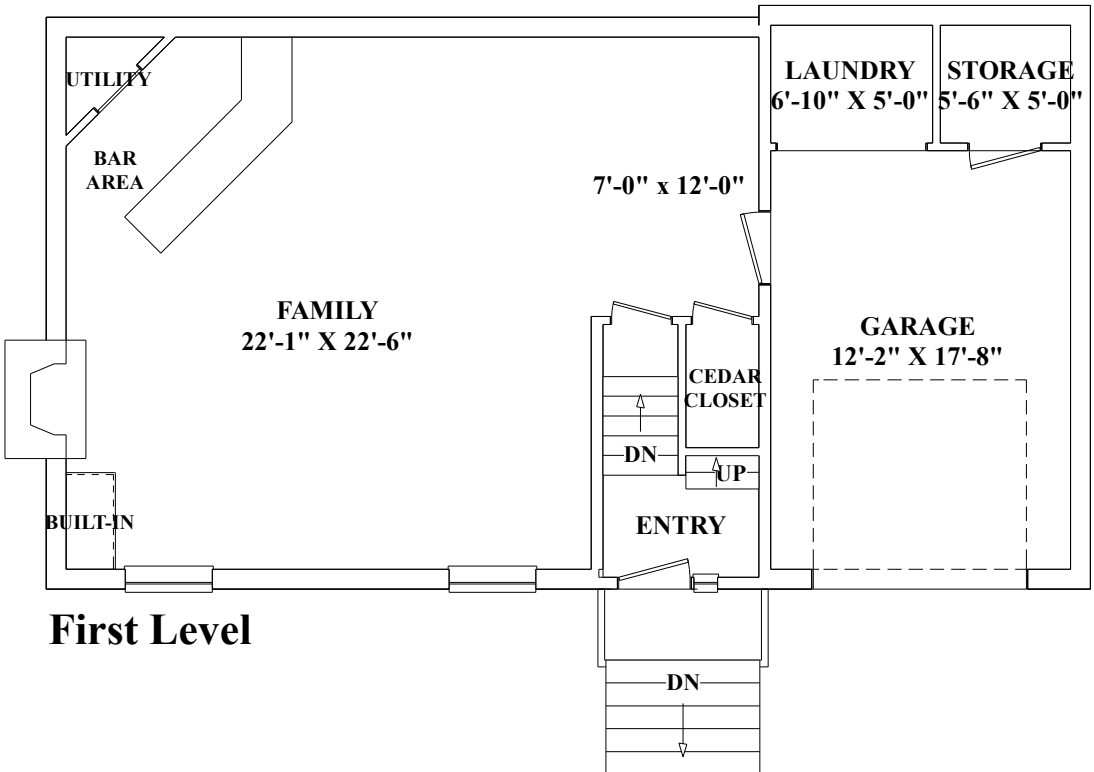

Main Level

These plans are for marketing purposes only and to provide general information about 19 Youngs Rd. Gloucester, MA. Floor Plans and dimensions are approximate. Prepared for Ruth Pino of RE/MAX Advantage Real Estate in Gloucester, MA. Plans created by Dimensions New England. www.dimensionshomepage.com (978) 794-3993

First Level