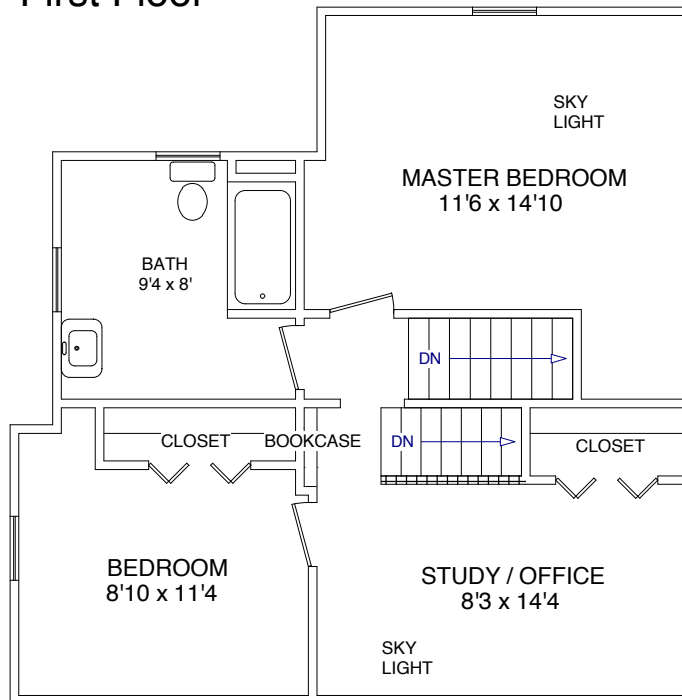

First Floor

Second Floor

These plans are for marketing purposes only and to provide general information about 14 Hutchins Ct. Gloucester, MA. Floor plans and dimensions are approximate. Prepared for Ruth Pino of RE/MAX Advantage Real Estate in Gloucester, MA. Plans created by Dimensions New England (978) 794-3993. www.dimensionshomepage.com