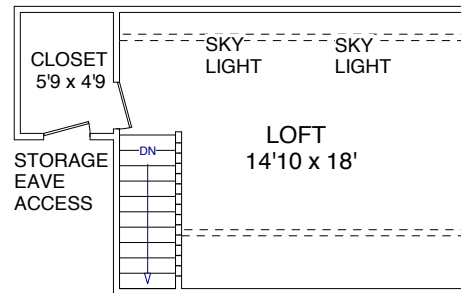

First Floor

Second Floor

Third Floor

Lower Level

These plans are for marketing purposes only and to provide general information about 11 Old Nugent Farm Rd. Gloucester, MA. Floor plans and dimensions are approximate. Prepared for Ruth Pino of RE/MAX Advantage Real Estate in Gloucester, MA. Plans created by Dimensions New England (978) 794-3993. [www.dimensionshomepage.com](http://www.dimensionshomepage.com)