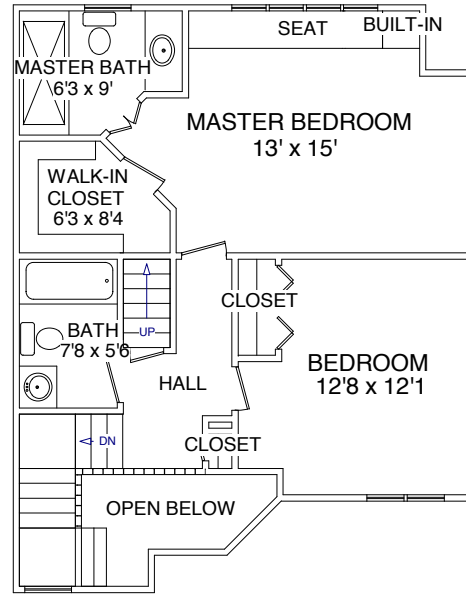

First Floor

Second Floor

Third Floor

Lower Level

These plans are for marketing purposes only and to provide general information about 11 Old Nugent Farm Rd. Gloucester, MA. Floor plans and dimensions are approximate. Prepared for Ruth Pino of RE/MAX Advantage Real Estate in Gloucester, MA. Plans created by Dimensions New England (978) 794-3993. [www.dimensionshomepage.com](http://www.dimensionshomepage.com)