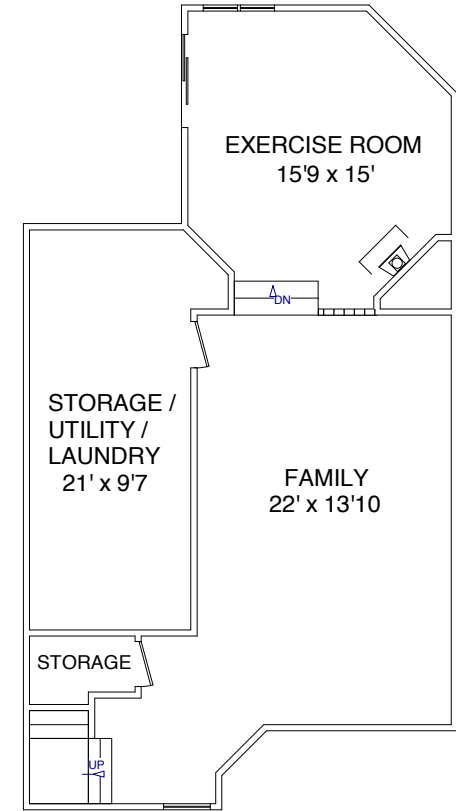

First Floor

Second Floor

Third Floor

Lower Level

These plans are for marketing purposes only and to provide general information about 11 Old Nugent Farm Rd. Gloucester, MA. Floor plans and dimensions are approximate. Prepared for Ruth Pino of RE/MAX Advantage Real Estate in Gloucester, MA. Plans created by Dimensions New England (978) 794-3993. [www.dimensionshomepage.com](http://www.dimensionshomepage.com)