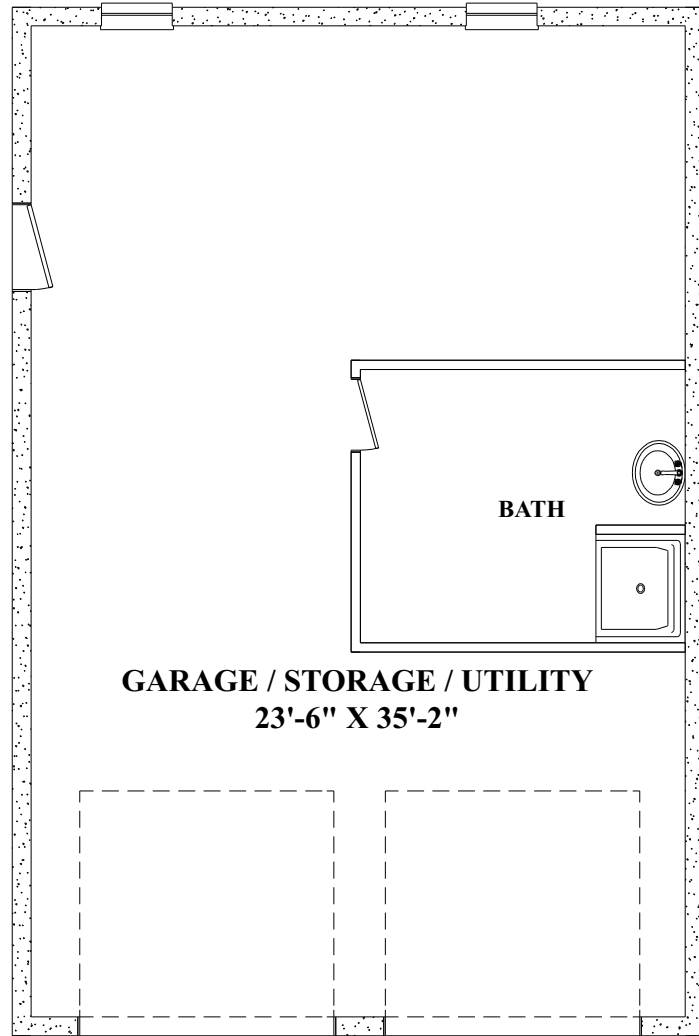

These plans are for marketing purposes only and to provide general information about 105 Long Beach Rockport, MA. Floor Plans and dimensions are approximate. Prepared for Ruth Pino of RE/MAX Advantage Real Estate in Gloucester, MA. Plans created by Dimensions New England. www.dimensionshomepage.com (978) 794-3993

First Level

Main Level