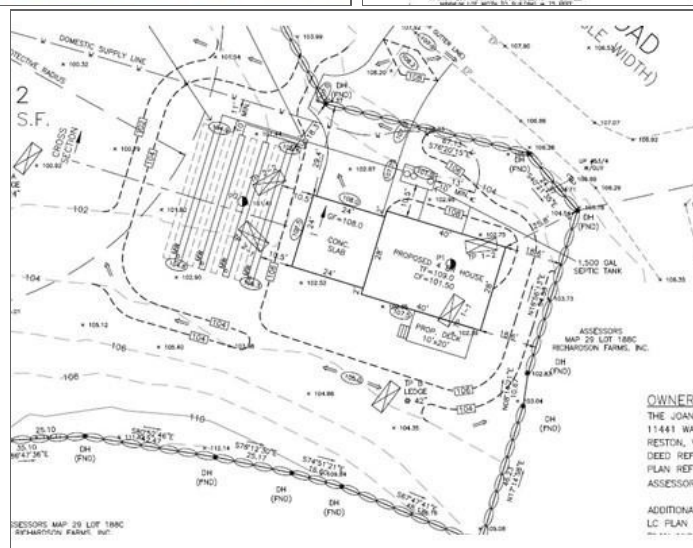

Provide by Robert Stallard, any questions call 978 808 5938

lot 2 Pinedale Road , Middleton, MA 01949

Land
List Price: \$275,000

Office/Agent Information

Office: RE/MAX Advantage Real Estate  (978) 927-9100