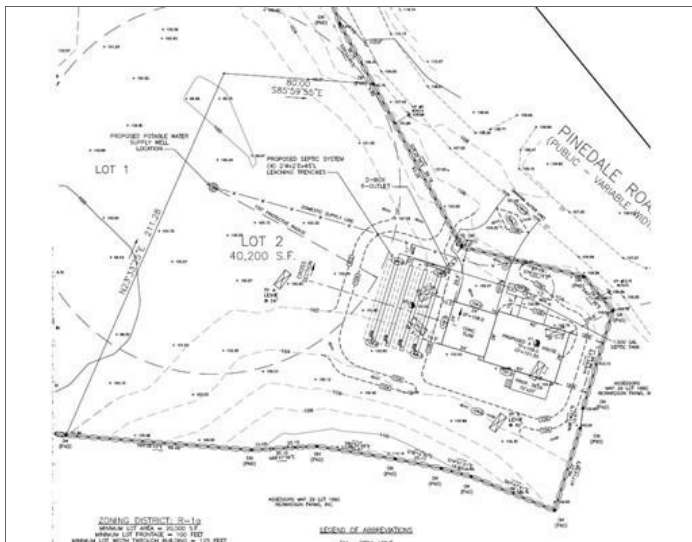

Provide by Robert Stallard, any questions call 978 808 5938

lot 2 Pinedale Road , Middleton, MA 01949

Land
List Price: \$275,000

Office/Agent Information

Office: RE/MAX Advantage Real Estate  (978) 927-9100