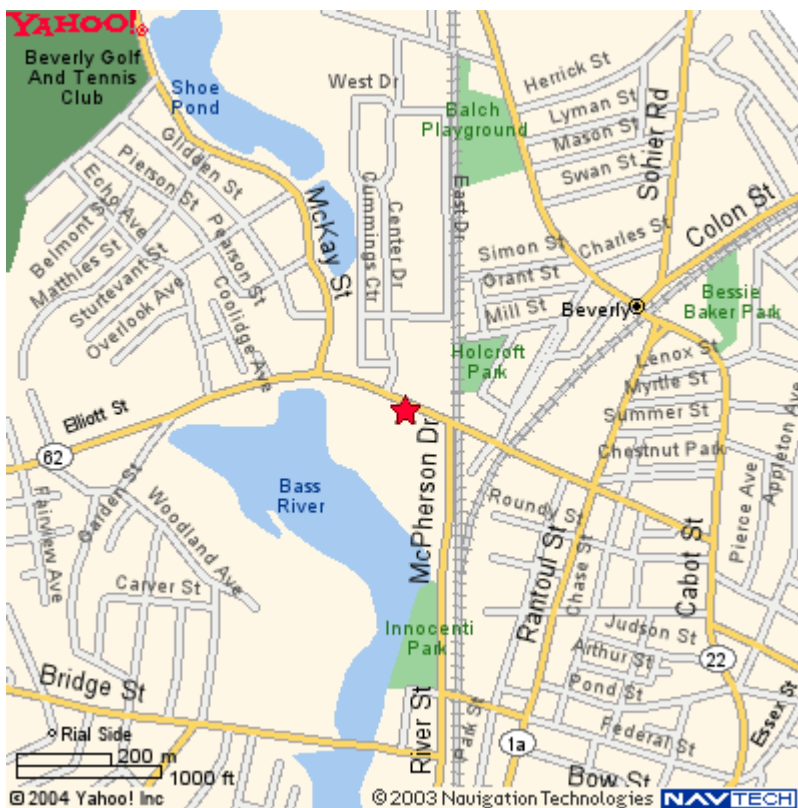

Need more help?

[Email Us](#)

What are the driving directions to the iMaxWebSolutions office?

We are located in the RE/MAX Advantage Real Estate office, 100 Cummings Center, Suite 104F, 181 Elliott St, (Route 62) Beverly, MA.

- From Rt.128 take Exit 22E (Route 62 Beverly). Follow Rt. 62 (Elliott Street) east approximately two miles to Cummings Center.

- From Route 1A take Route 62 (Elliott Street) west approximately 1/4 mile to Cummings Center.