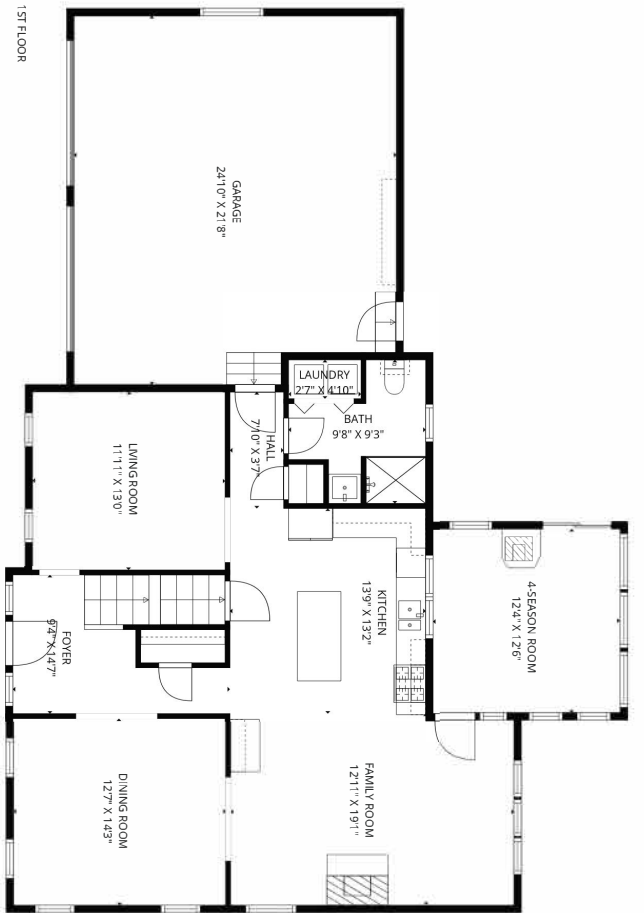

BASEMENT  
34'6" X 32'4"

**TOTAL: 2182 sq. ft**

1st floor: 1192 sq. ft, 2nd floor: 990 sq. ft

EXCLUDED AREAS: BASEMENT: 973 sq. ft, GARAGE: 521 sq. ft.

17 Ice Pond Drive, Rowley, MA 01969

Sizes And Dimensions Are Approximate. Actual May Vary

**TOTAL: 2182 sq. ft**

1st floor: 1192 sq. ft, 2nd floor: 990 sq. ft

EXCLUDED AREAS: BASEMENT: 973 sq. ft, GARAGE: 521 sq. ft.

17 Ice Pond Drive, Rowley, MA 01969

Sizes And Dimensions Are Approximate. Actual May Vary

**TOTAL: 2182 sq. ft**

1st floor: 1192 sq. ft, 2nd floor: 990 sq. ft

EXCLUDED AREAS: BASEMENT: 973 sq. ft, GARAGE: 521 sq. ft.

17 Ice Pond Drive, Rowley, MA 01969

Sizes And Dimensions Are Approximate, Actual May Vary