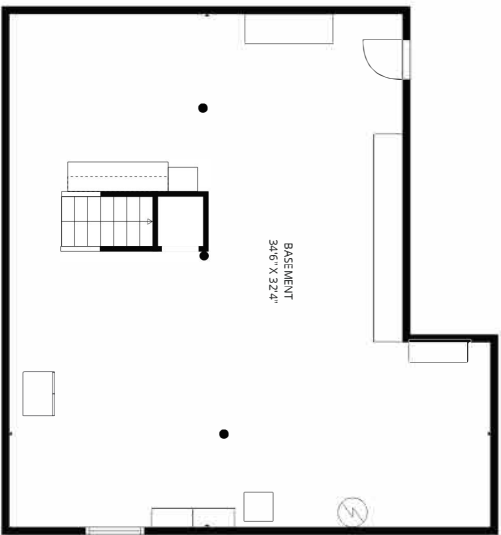

BASEMENT  
34'6" X 32'4"

**TOTAL: 2182 sq. ft**

1st floor: 1192 sq. ft, 2nd floor: 990 sq. ft

EXCLUDED AREAS: BASEMENT: 973 sq. ft, GARAGE: 521 sq. ft.

17 Ice Pond Drive, Rowley, MA 01969

Sizes And Dimensions Are Approximate. Actual May Vary

**TOTAL: 2182 sq. ft**

1st floor: 1192 sq. ft, 2nd floor: 990 sq. ft

EXCLUDED AREAS: BASEMENT: 973 sq. ft, GARAGE: 521 sq. ft.

17 Ice Pond Drive, Rowley, MA 01969

Sizes And Dimensions Are Approximate. Actual May Vary

**TOTAL: 2182 sq. ft**

1st floor: 1192 sq. ft, 2nd floor: 990 sq. ft

EXCLUDED AREAS: BASEMENT: 973 sq. ft, GARAGE: 521 sq. ft.

17 Ice Pond Drive, Rowley, MA 01969

Sizes And Dimensions Are Approximate, Actual May Vary