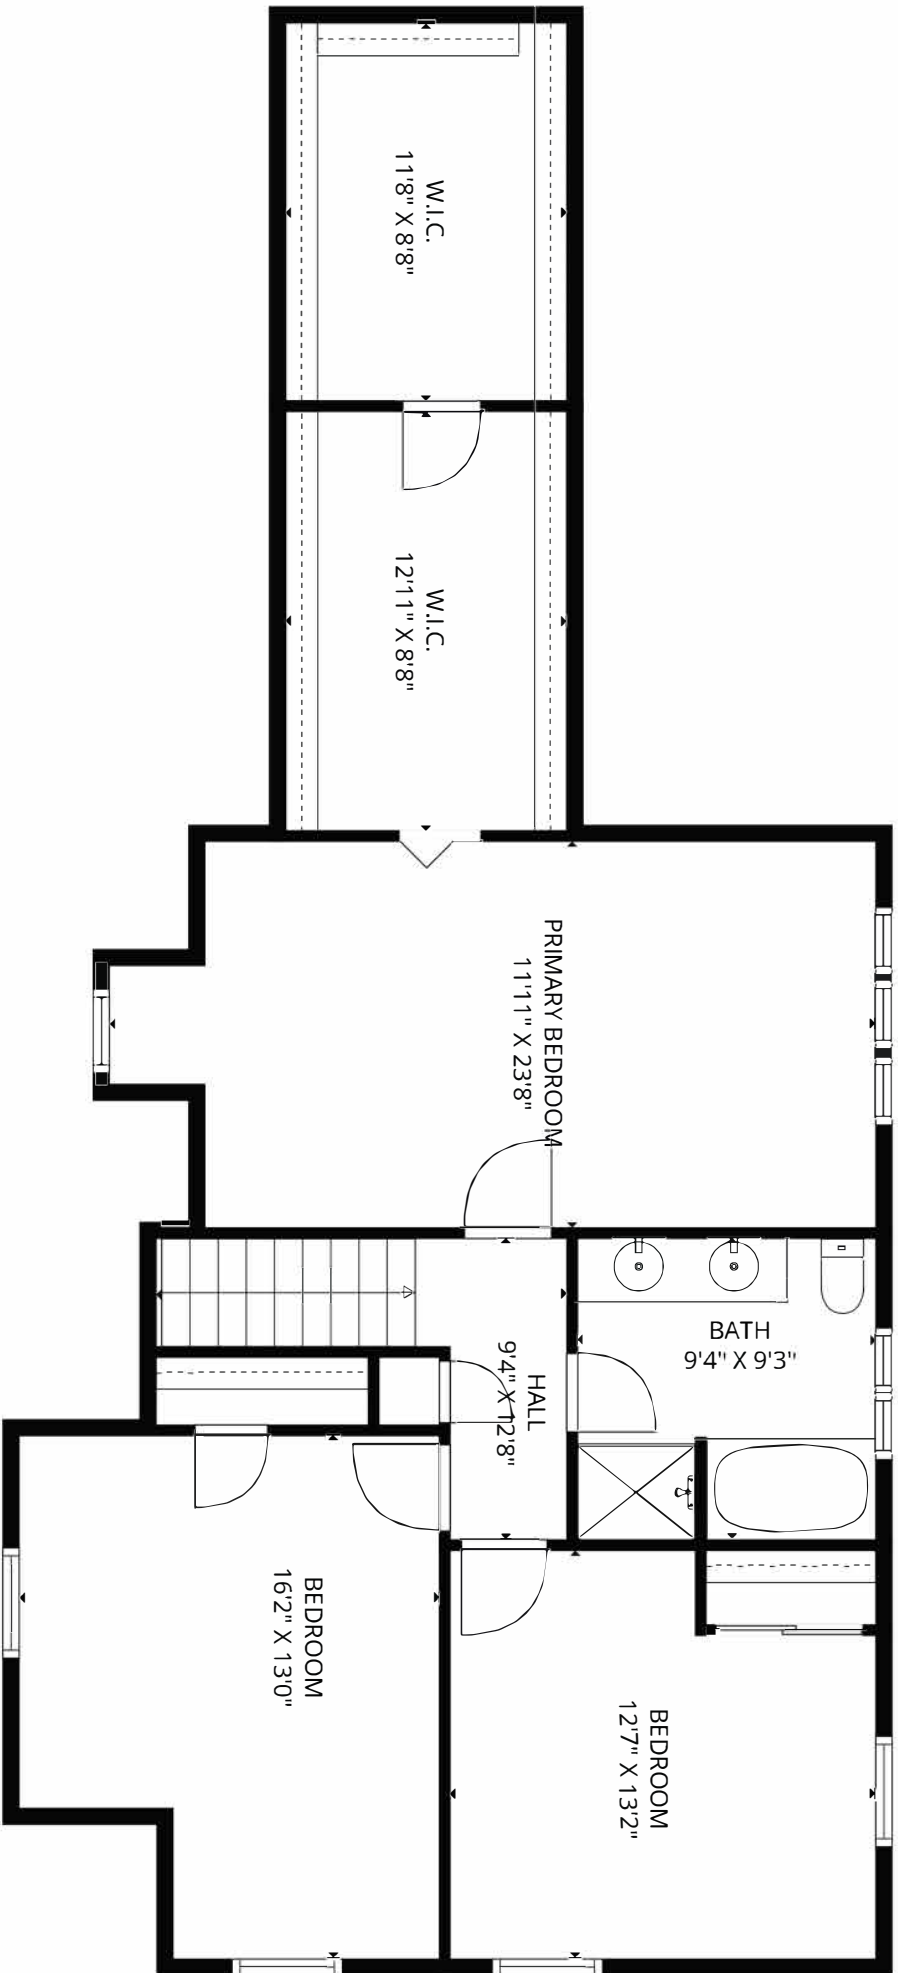

BASEMENT  
34'6" X 32'4"

**TOTAL: 2182 sq. ft**

1st floor: 1192 sq. ft, 2nd floor: 990 sq. ft

EXCLUDED AREAS: BASEMENT: 973 sq. ft, GARAGE: 521 sq. ft.

17 Ice Pond Drive, Rowley, MA 01969

Sizes And Dimensions Are Approximate. Actual May Vary

**TOTAL: 2182 sq. ft**

1st floor: 1192 sq. ft, 2nd floor: 990 sq. ft

EXCLUDED AREAS: BASEMENT: 973 sq. ft, GARAGE: 521 sq. ft.

17 Ice Pond Drive, Rowley, MA 01969

Sizes And Dimensions Are Approximate. Actual May Vary

**TOTAL: 2182 sq. ft**

1st floor: 1192 sq. ft, 2nd floor: 990 sq. ft

EXCLUDED AREAS: BASEMENT: 973 sq. ft, GARAGE: 521 sq. ft.

17 Ice Pond Drive, Rowley, MA 01969

Sizes And Dimensions Are Approximate, Actual May Vary