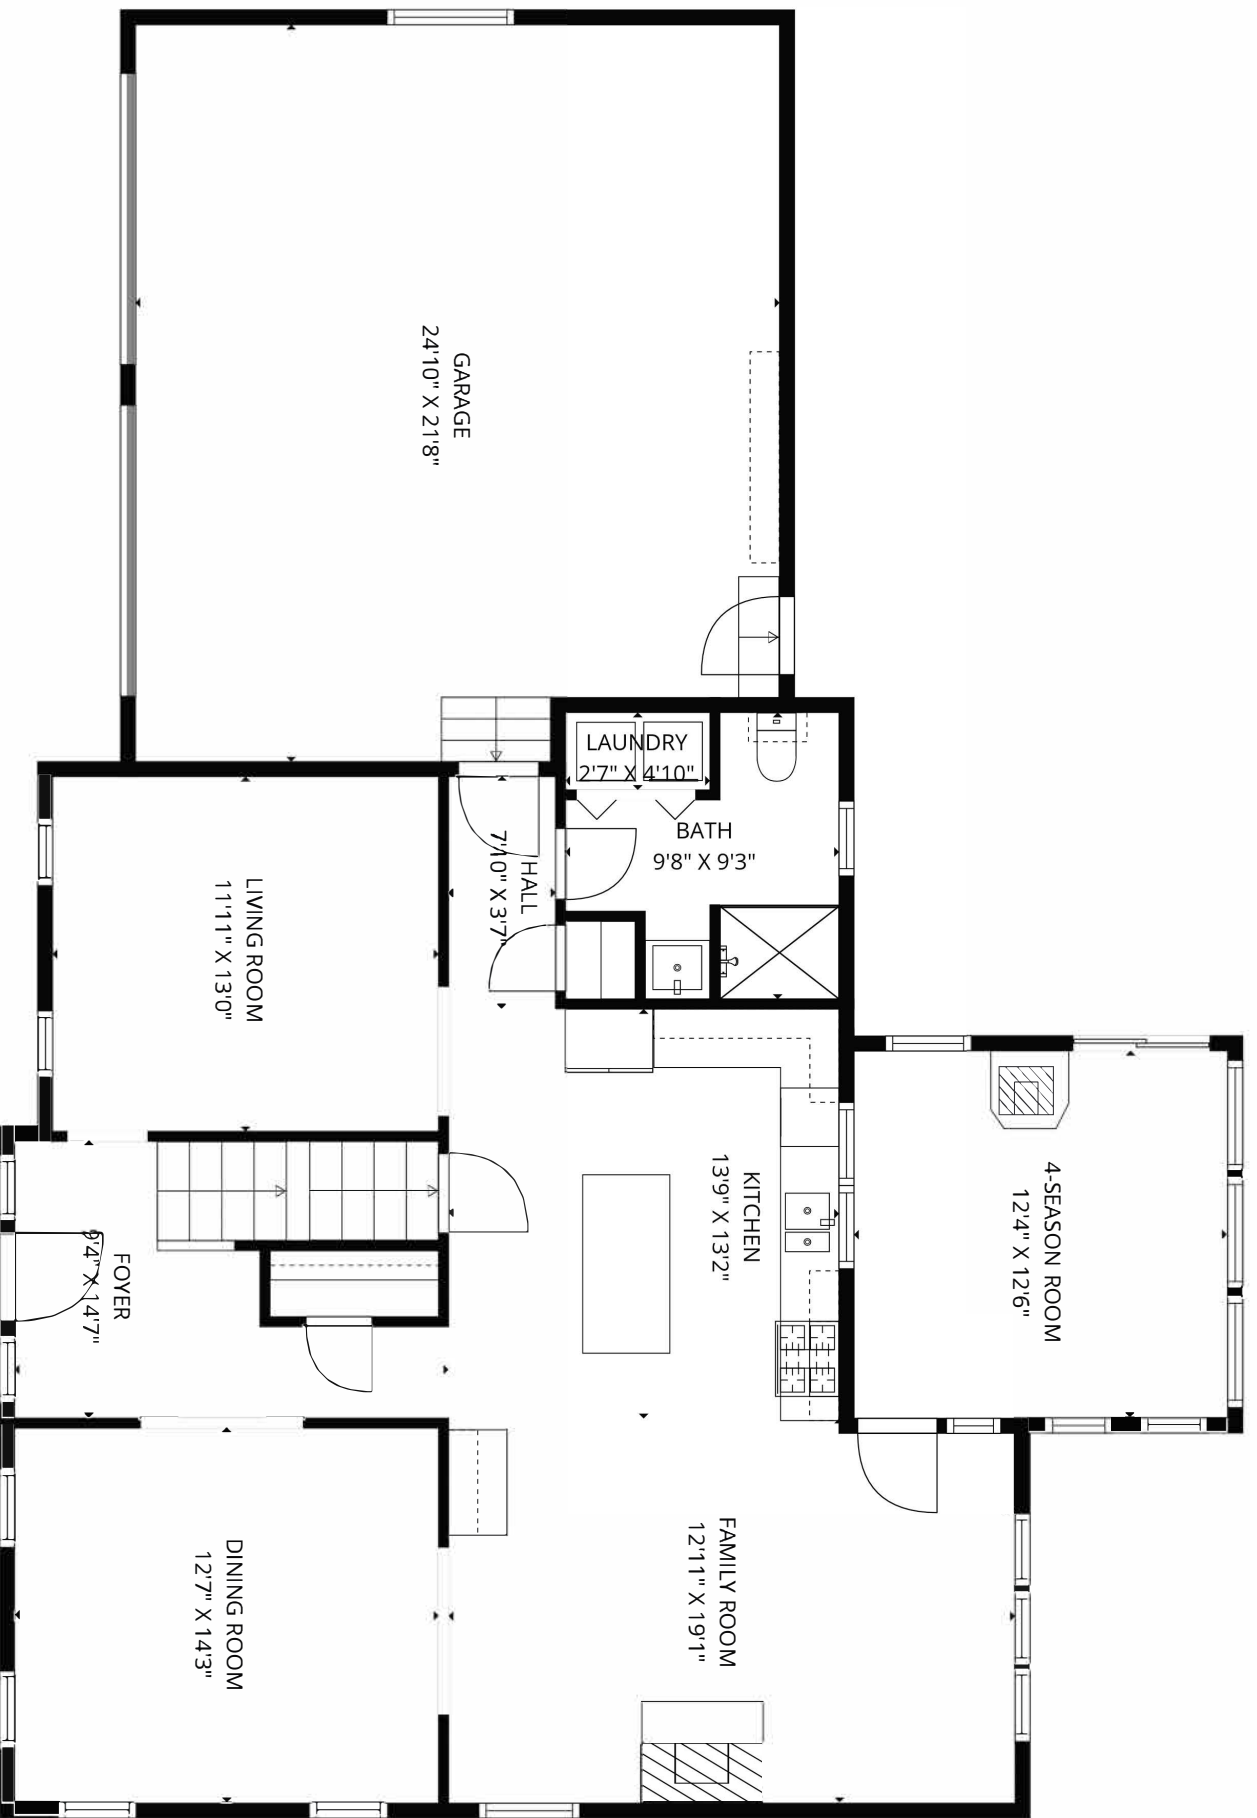

BASEMENT  
34'6" X 32'4"

**TOTAL: 2182 sq. ft**

1st floor: 1192 sq. ft, 2nd floor: 990 sq. ft

EXCLUDED AREAS: BASEMENT: 973 sq. ft, GARAGE: 521 sq. ft.

17 Ice Pond Drive, Rowley, MA 01969

Sizes And Dimensions Are Approximate. Actual May Vary

**TOTAL: 2182 sq. ft**

1st floor: 1192 sq. ft, 2nd floor: 990 sq. ft

EXCLUDED AREAS: BASEMENT: 973 sq. ft, GARAGE: 521 sq. ft.

17 Ice Pond Drive, Rowley, MA 01969

Sizes And Dimensions Are Approximate. Actual May Vary

**TOTAL: 2182 sq. ft**

1st floor: 1192 sq. ft, 2nd floor: 990 sq. ft

EXCLUDED AREAS: BASEMENT: 973 sq. ft, GARAGE: 521 sq. ft.

17 Ice Pond Drive, Rowley, MA 01969

Sizes And Dimensions Are Approximate, Actual May Vary