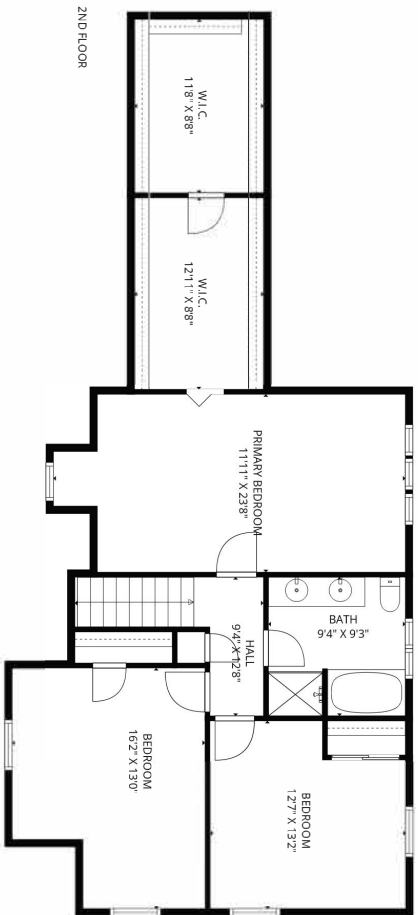

BASEMENT  
34'6" X 32'4"

**TOTAL: 2182 sq. ft**

1st floor: 1192 sq. ft, 2nd floor: 990 sq. ft

EXCLUDED AREAS: BASEMENT: 973 sq. ft, GARAGE: 521 sq. ft.

17 Ice Pond Drive, Rowley, MA 01969

Sizes And Dimensions Are Approximate. Actual May Vary

**TOTAL: 2182 sq. ft**

1st floor: 1192 sq. ft, 2nd floor: 990 sq. ft

EXCLUDED AREAS: BASEMENT: 973 sq. ft, GARAGE: 521 sq. ft.

17 Ice Pond Drive, Rowley, MA 01969

Sizes And Dimensions Are Approximate. Actual May Vary

**TOTAL: 2182 sq. ft**

1st floor: 1192 sq. ft, 2nd floor: 990 sq. ft

EXCLUDED AREAS: BASEMENT: 973 sq. ft, GARAGE: 521 sq. ft.

17 Ice Pond Drive, Rowley, MA 01969

Sizes And Dimensions Are Approximate, Actual May Vary